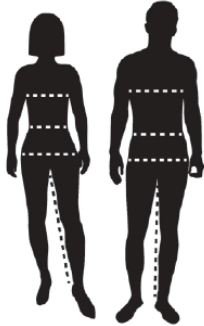

# SIZE CHART

### How to order correct size

From the appropriate chart below, order the Badger Sportswear label size letter that corresponds to the range that includes the actual body measurements in inches.

### How to measure

**Bust/Chest:** With arms relaxed at sides, measure around the body at the fullest part of the bust/ chest, keeping the tape parallel to the floor.

**Waist:** Measure around the body (not on top of clothing) at the waist level. Hip: With feet together, measure around the fullest part at the hip level, keeping the tape parallel to the floor.

**Inseam:** With feet slightly apart, measure vertically from the top inside of the leg down to the ankle bone.

	SIZE LABEL	XS	S	M	L	XL	2XL	3XL	4XL	5XL
ADULT/ MEN'S	CHEST	32-34	34-36	38-40	42-44	46-48	50-52	54-56	58-60	62-64
	WAIST	26-28	28-30	32-34	36-38	40-42	44-46	48-50	52-54	56-58
	INSEAM	28	29	30	31	32	33	33	34	34
WOMEN'S	BUST	29-32	32-34	34-37	37-41	41-44	44-47			
	WAIST	24-26	26-28	28-31	31-34	34-37	37-40			
	HIP	33-36	36-38	38-41	41-44	44-47	47-50			
	INSEAM	28	28	29	29	30	30			
	SIZE LABEL	XS(6)	S(7/8)	M(10/12)	L(14)	XL(16)				
YOUTH	CHEST	24-26	26-28	28-30	30-32	32-34				
	WAIST	20-22	22-24	24-26	26-28	28-30				
	INSEAM	22	24	26	28	29				
GIRL'S	BUST	22-24	24-26	26-28	28-30	30-32				
	WAIST	20-22	22-24	24-26	26-28	28-30				
	HIP	26-28	28-30	30-32	32-34	34-36				
	INSEAM	23	24	25	26	27				
	SIZE LABEL	2T	3T	4T						
TODDLER	CHEST	20-21	21-22	22-23						
	WAIST	20-21	21-22	22-23						
	INSEAM	14	15	16						